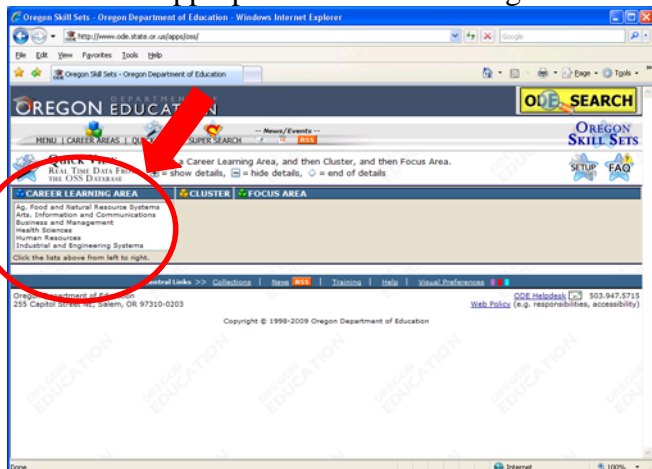

## How to Access List of ODE Approved Technical Skill Assessments

Visit the Oregon Skill Sets Website - <http://www.ode.state.or.us/search/results/?id=271>

Choose **Quick View**.

Choose the appropriate Career Learning Area:

Choose the appropriate Cluster: