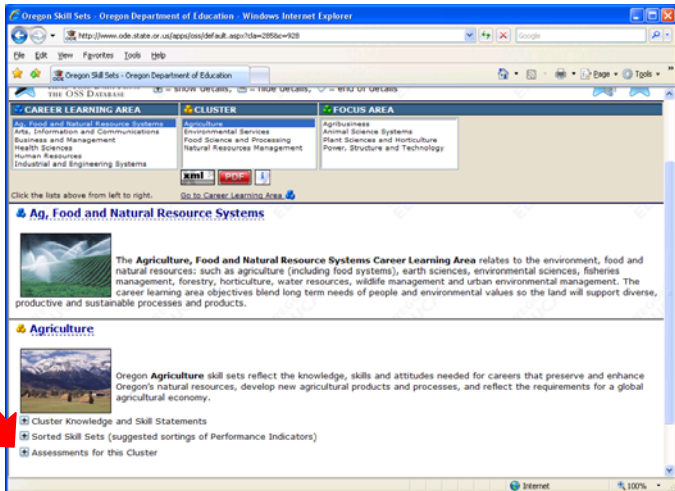

How to Access List of ODE Approved Technical Skill Assessments

Click on the Plus sign (+) next to “Assessments for this Cluster” to view List of Assessments (you may need to scroll down to find the “Assessments for this Cluster” option):