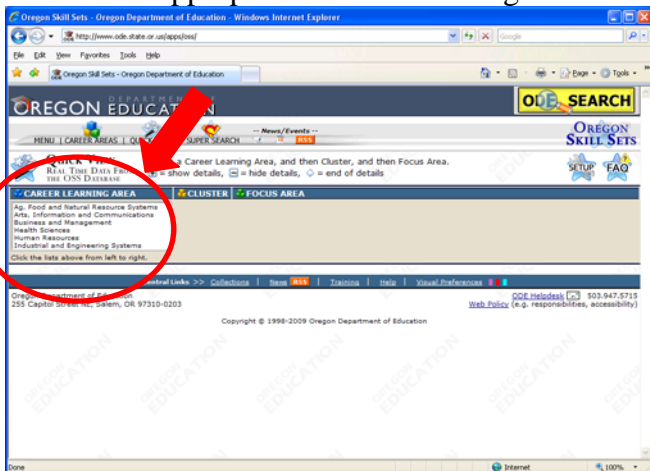

How to Access List of ODE Approved Technical Skill Assessments

Visit the Oregon Skill Sets Website - <http://www.ode.state.or.us/search/results/?id=271>

Choose **Quick View**.

Choose the appropriate Career Learning Area: